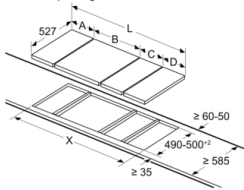

Serie 6, Flexinduktionshäll, 30 cm, Svart PXX375FB1E

measurements in mm

When installing two Domino units right next to a hob, two assembly kits (HEZ394301) are required.

measurements in mm

When installing two or more Domino units side-by-side, one or more assembly kits are required (2 units = 1 assembly kit, 3 units = 2 assembly kits, etc.).

Mått i mm
Domino-kombinationer med matchande enhets- och ursägningsmått

Breddtyp:
Produktbredd:

	A	B	C	D	L	X		
2x30	306	306	-	-			612	576
1x30, 1x40	306	396	-	-			702	666
1x30, 1x60	306	606	-	-			912	876
1x30, 1x70*	306	710	-	-			1016	980
1x30, 1x80	306	816	-	-			1122	1086
1x30, 1x90	306	916	-	-			1222	1186
2x40	396	396	-	-			792	756
1x40, 1x60	396	606	-	-			1002	966
1x40, 1x70*	396	710	-	-			1106	1070
1x40, 1x80	396	816	-	-			1212	1176
1x40, 1x90	396	916	-	-			1312	1276
3x30	306	306	306	-			918	882
2x30, 1x40	306	306	396	-			1008	972
2x30, 1x60	306	306	606	-			1218	1182
2x30, 1x70*	306	306	710	-			1322	1286
2x30, 1x80	306	306	816	-			1428	1392
2x30, 1x90	306	306	916	-			1528	1492
1x30, 2x40	306	396	396	-			1098	1062
1x30, 1x40, 1x60	306	396	606	-			1308	1272
1x30, 1x40, 1x70*	306	396	710	-			1412	1376
1x30, 1x40, 1x80	306	396	816	-			1518	1482
1x30, 1x40, 1x90	306	396	916	-			1618	1582
2x40, 1x60	396	396	606	-			1398	1362
4x30	306	306	306	306			1224	1188

measurements in mm
Assembly kit (HEZ394301) for Domino

B: Dependent on the cut-out depth

measurements in mm

When installing a Domino unit right next to a hob, an assembly kit (HEZ394301) is required.