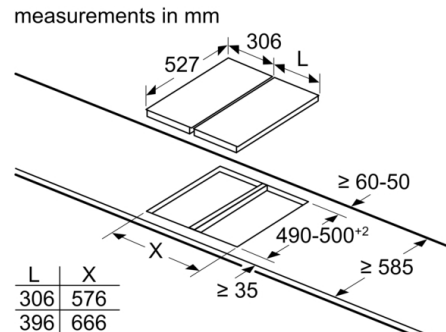

When installing two or more Domino units side-by-side, one or more assembly kits are required (2 units = 1 assembly kit, 3 units = 2 assembly kits, etc.).