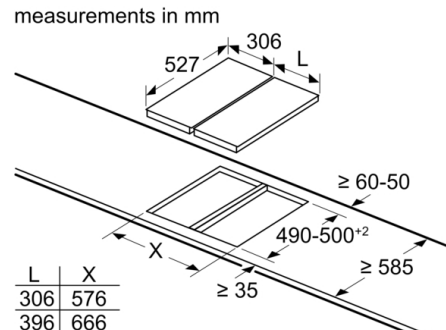

When installing two or more Domino units side-by-side, one or more assembly kits are required (2 units = 1 assembly kit, 3 units = 2 assembly kits, etc.).