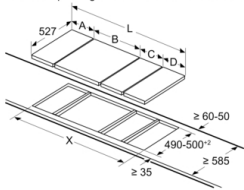

Serie 6, Dominohäll, induktion, 30 cm, Svart PIB375FB1E

measurements in mm

When installing two Domino units right next to a hob, two assembly kits (HEZ394301) are required.

measurements in mm

When installing two or more Domino units side-by-side, one or more assembly kits are required (2 units = 1 assembly kit, 3 units = 2 assembly kits, etc.).

Mått i mm
Domino-kombinationer med matchande enhets- och ursägningsmått

Breddtyp:
Produktbredd:

	A	B	C	D	L	X	
2x30	306	306	-	-	612	576	
1x30, 1x40	306	396	-	-	702	666	
1x30, 1x60	306	606	-	-	912	876	
1x30, 1x70*	306	710	-	-	1016	980	
1x30, 1x80	306	816	-	-	1122	1086	
1x30, 1x90	306	916	-	-	1222	1186	
2x40	396	396	-	-	792	756	
1x40, 1x60	396	606	-	-	1002	966	
1x40, 1x70*	396	710	-	-	1106	1070	
1x40, 1x80	396	816	-	-	1212	1176	
1x40, 1x90	396	916	-	-	1312	1276	
3x30	306	306	306	-	918	882	
2x30, 1x40	306	306	396	-	1008	972	
2x30, 1x60	306	306	606	-	1218	1182	
2x30, 1x70*	306	306	710	-	1322	1286	
2x30, 1x80	306	306	816	-	1428	1392	
2x30, 1x90	306	306	916	-	1528	1492	
1x30, 2x40	306	396	396	-	1098	1062	
1x30, 1x40, 1x60	306	396	606	-	1308	1272	
1x30, 1x40, 1x70*	306	396	710	-	1412	1376	
1x30, 1x40, 1x80	306	396	816	-	1518	1482	
1x30, 1x40, 1x90	306	396	916	-	1618	1582	
2x40, 1x60	396	396	606	-	1398	1362	
4x30	306	306	306	306	1224	1188	

measurements in mm
Assembly kit (HEZ394301) for Domino

B: Dependent on the cut-out depth

measurements in mm

When installing a Domino unit right next to a hob, an assembly kit (HEZ394301) is required.