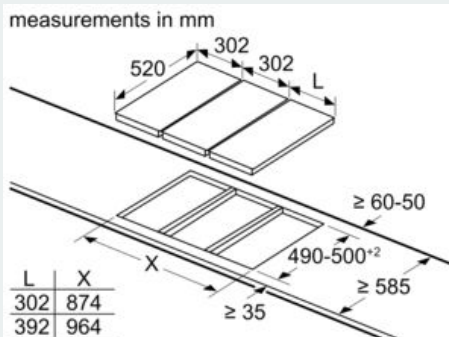

When installing a Domino unit right next to a hob, an assembly kit (HZ394301) is required.