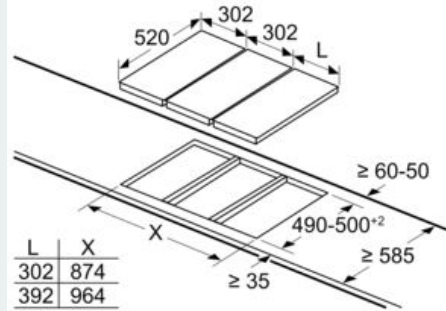

iQ300, Dominohäll, glaskeramik, 30 cm, Svart
ET375FFP1E

Måttkisser

measurements in mm

When installing two or more Domino units side-by-side, one or more assembly kits are required (2 units = 1 assembly kit, 3 units = 2 assembly kits, etc.).

measurements in mm