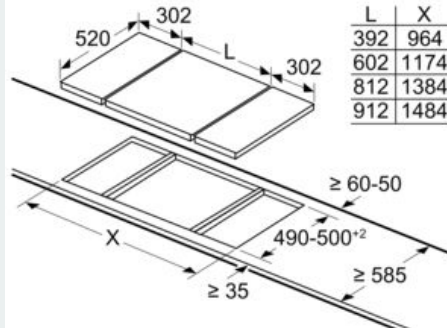

iQ300, Dominohäll, glaskeramik, 30 cm, Svart
ET375FFP1E

Måttkisser

measurements in mm

When installing two or more Domino units side-by-side, one or more assembly kits are required (2 units = 1 assembly kit, 3 units = 2 assembly kits, etc.).

measurements in mm

When installing two Domino units right next to a hob, two assembly kits (HZ394301) are required.

measurements in mm

Assembly kit (HZ394301) for Domino

B: Dependent on the cut-out depth

measurements in mm

When installing a Domino unit right next to a hob, an assembly kit (HZ394301) is required.

Mått i mm
Domino-kombinationer med matchande enhets- och ursägringsmått

Breddtyp	30	40	60	70	80	90
Produktbredd:	302	392	602	710	812	912
	A	B	C	D	L	X
2x30	302	302	-	-	604	572
1x30, 1x40	302	392	-	-	694	662
1x30, 1x60	302	602	-	-	904	872
1x30, 1x70*	302	710	-	-	1012	980
1x30, 1x80	302	812	-	-	1114	1082
1x30, 1x90	302	912	-	-	1214	1182
2x40	392	392	-	-	784	752
1x40, 1x60	392	602	-	-	994	962
1x40, 1x70*	392	710	-	-	1102	1070
1x40, 1x80	392	812	-	-	1204	1172
1x40, 1x90	392	912	-	-	1304	1272
3x30	302	302	302	-	906	874
2x30, 1x40	302	302	392	-	996	964
2x30, 1x60	302	302	602	-	1206	1174
2x30, 1x70*	302	302	710	-	1314	1282
2x30, 1x80	302	302	812	-	1416	1384
2x30, 1x90	302	302	912	-	1516	1484
1x30, 2x40	302	392	392	-	1086	1054
1x30, 1x40, 1x60	302	392	602	-	1296	1264
1x30, 1x40, 1x70*	302	392	710	-	1404	1372
1x30, 1x40, 1x80	302	392	812	-	1506	1474
1x30, 1x40, 1x90	302	392	912	-	1606	1574
3x40	392	392	392	-	1176	1144
2x40, 1x60	392	392	602	-	1386	1354
4x30	302	302	302	302	1208	1176
3x30, 1x40	302	302	302	392	1298	1266
2x30, 2x40	302	302	392	392	1388	1356
1x30, 3x40	302	392	392	392	1478	1446
1x30, 1x75	302	750	-	-	1052	1016
1x40, 1x75	392	750	-	-	1142	1106
2x30, 1x75	302	302	750	-	1354	1318
1x30, 1x40, 1x75	302	392	750	-	1444	1408

* Fungerar inte med 70 cm induktionshäll