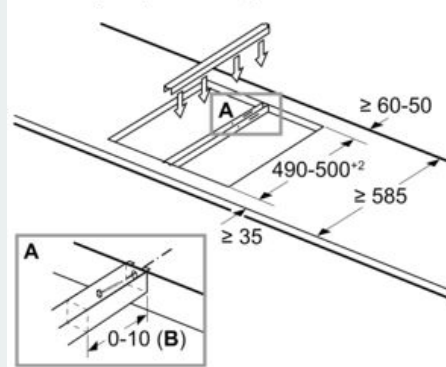

When installing two Domino units right next to a hob, two assembly kits (HZ394301) are required.

measurements in mm

Assembly kit (HZ394301) for Domino

B: Dependent on the cut-out depth

measurements in mm